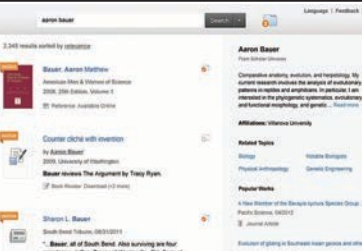

SUMMON TOPIC EXPLORER™

FLEXIBLE ADVANCED SEARCH FORM

CONNECT USERS TO LIBRARIANS

CONTENT SPOTLIGHTING

- Highlights relevant reference content from subscribed and free reference sources
- Exposes your library's most relevant research guides, promotes appropriate subject librarians in context, recommends related topics and scholars
- More than 50,000+ topics in English, Chinese and German with more languages to come

- For power users and librarians
- Fielded searching
- Boolean operators
- Supports complex queries

- Link users directly to relevant subject specialists and librarian-recommended research guides
- Dynamically displayed based on relevancy, fully-indexed research guides expose users to valuable information and research help

- Visually distinguishes valuable content by type
- Groups newspaper content for easy identification and retains highest visibility for scholarly journal and book content while ensuring that users won't miss relevant and valuable newspaper content
- Image spotlighting promotes some of the library's most unique and valued collections

SUMMON SCHOLAR PROFILES™

REAL-TIME REFERENCE HELP

NAVIGATE BY DISCIPLINE

LIBRARY-CURATED RECOMMENDATIONS