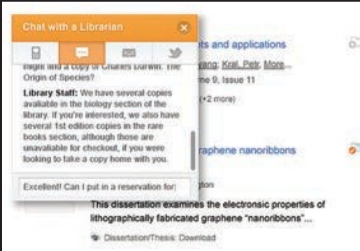

SUMMON TOPIC EXPLORER™

FLEXIBLE ADVANCED SEARCH FORM

CONNECT USERS TO LIBRARIANS

CONTENT SPOTLIGHTING

- Highlights relevant reference content from subscribed and free reference sources
- Exposes your library's most relevant research guides, promotes appropriate subject librarians in context, recommends related topics and scholars
- More than 50,000+ topics in English, Chinese and German with more languages to come

- For power users and librarians
- Fielded searching
- Boolean operators
- Supports complex queries

- Link users directly to relevant subject specialists and librarian-recommended research guides
- Dynamically displayed based on relevancy, fully-indexed research guides expose users to valuable information and research help

- Visually distinguishes valuable content by type
- Groups newspaper content for easy identification and retains highest visibility for scholarly journal and book content while ensuring that users won't miss relevant and valuable newspaper content
- Image spotlighting promotes some of the library's most unique and valued collections

SUMMON SCHOLAR PROFILES™

REAL-TIME REFERENCE HELP

NAVIGATE BY DISCIPLINE

LIBRARY-CURATED RECOMMENDATIONS